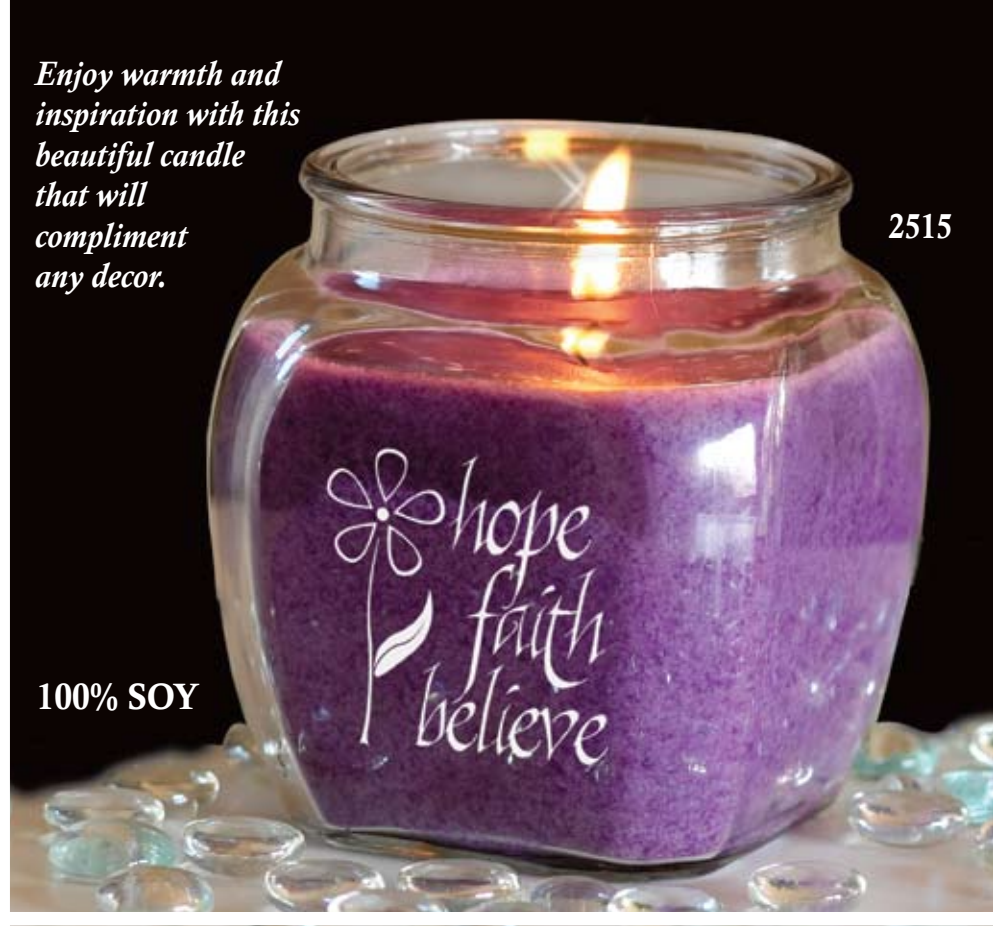

2515

100% SOY

INSPIRATIONAL 2 WICK

4690